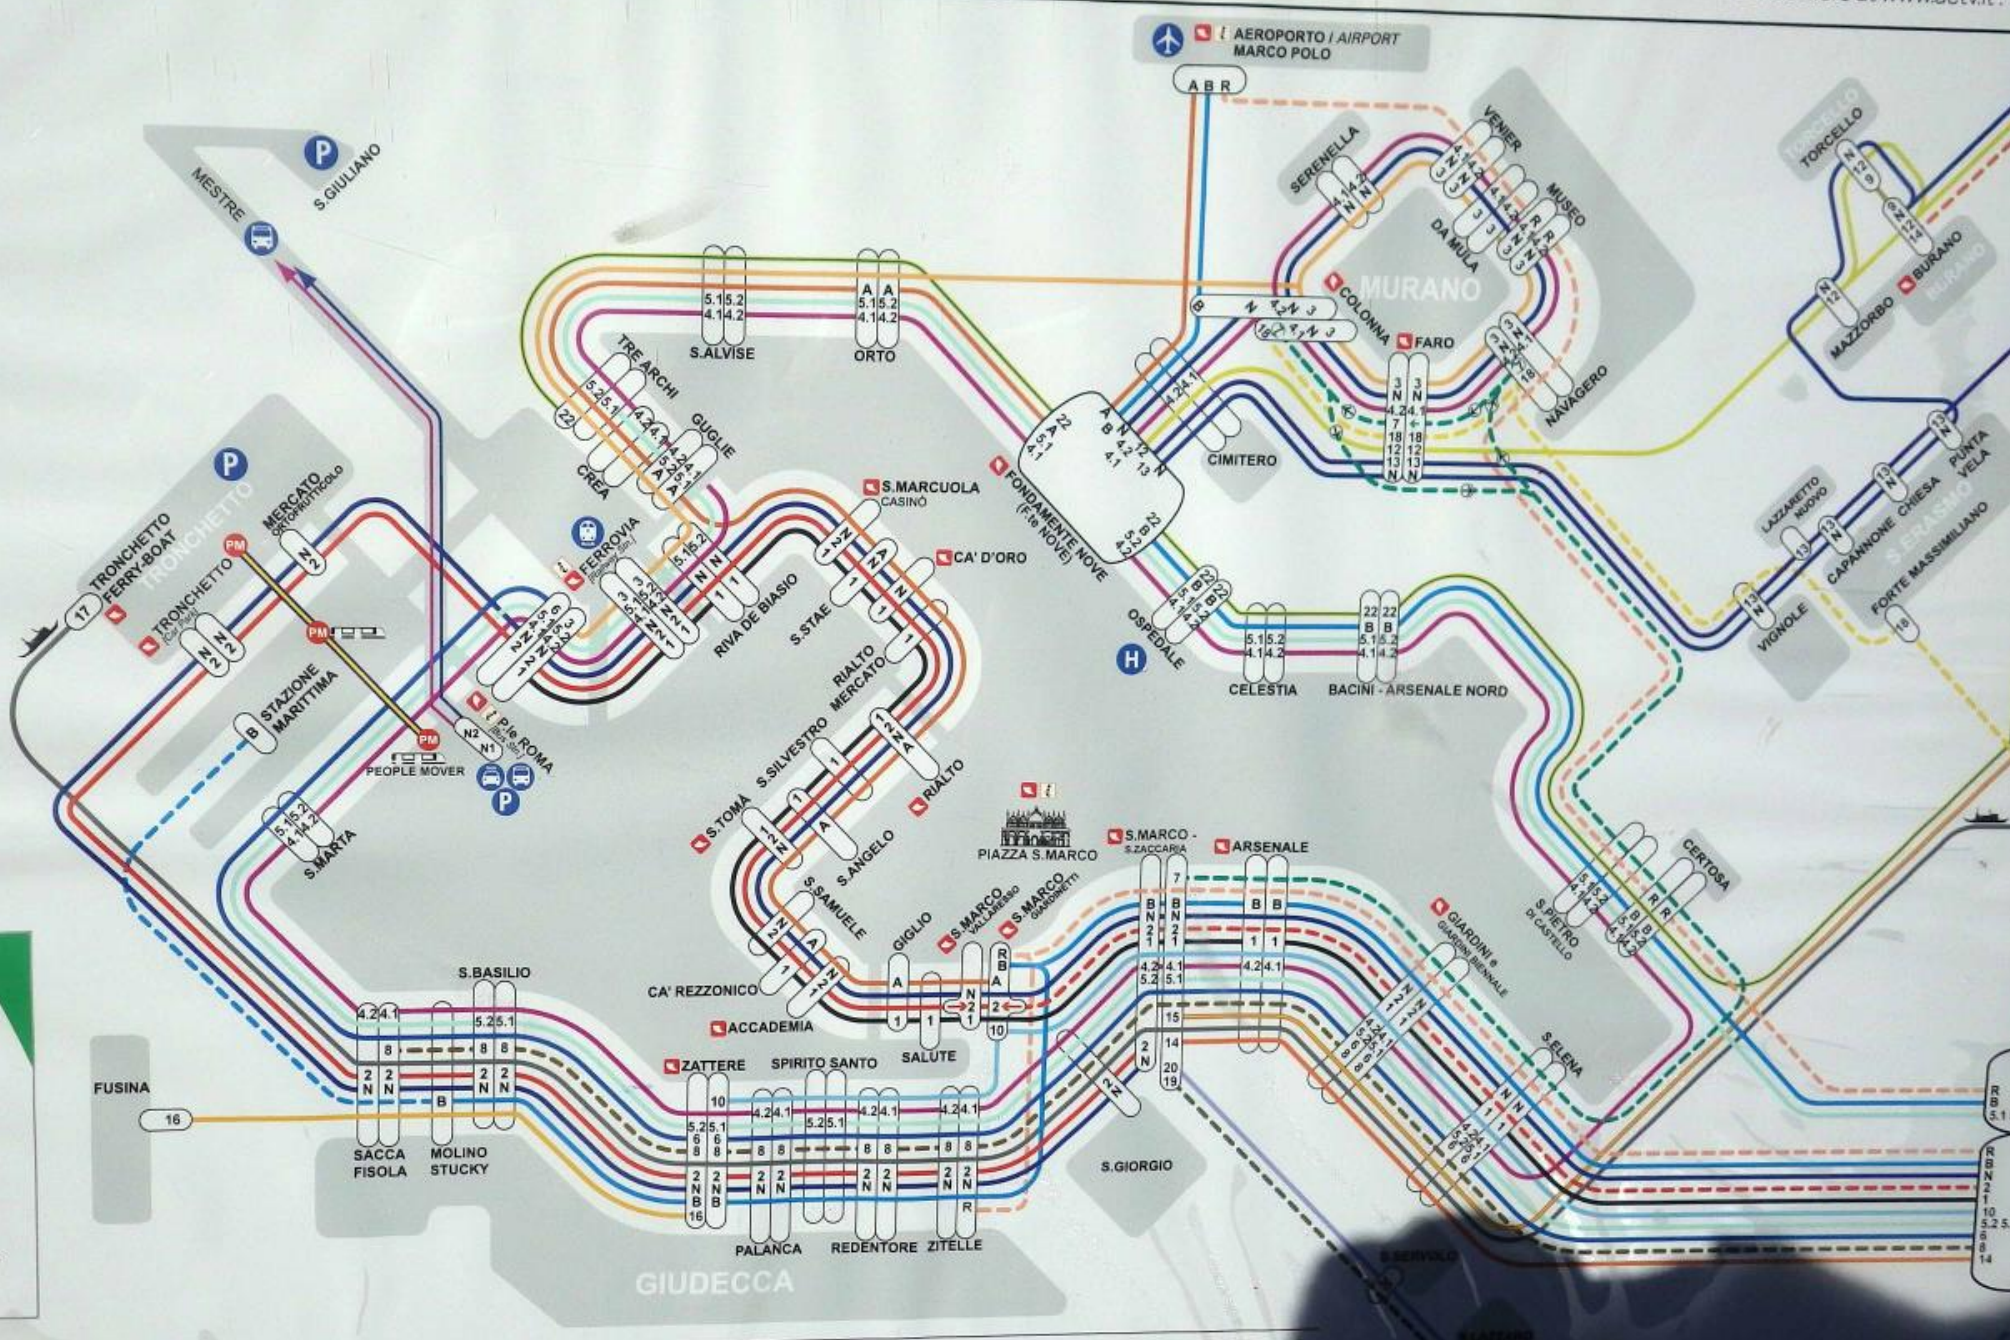

Idratazione PER

- 1
- 2
- 3
- 4.1 4.2
- 5.1 5.2
- 6
- 7
- 8
- 9
- 10
- 11
- 12
- 13
- 14
- 15
- 16*
- 17
- 18
- 19*
- 20
- 22

N Linee notturne
Night services

PM People Mover
Funicolare terrestre
Cable railway
(Shuttle P.le Roma / Marittima / Tronchetto)

A quick and easy APP to download, enabling you to buy tickets directly with your smartphone, whenever you want and wherever you are.

Once the purchase is done, the ticket is loaded on your smartphone: near the smartphone to the appropriate scanner which reads the QR code that is visible on your screen.

AVM Venezia official APP is downloadable free of charge from both App Store and Google play

GIUDECCA

La linea ferma

--- Linea stagionale

CAMPIELLO DE L'ANCONETA

TEATRO ITALIA

OTTICA ELVIO CARRA

ESPAR

ITALIA

zuiki

2056

050
€5
THE MOST BEAUTIFUL
ROAD TO VENICE
CHI IL VENIZIA IN TUA
VENEZIA ITALIA
€5
VENEZIA
€5
VENEZIA
ITALIA
VENEZIA
€5
€5

CALLE
VENDRAM

RISTORANTE SERENISSIMA PIZZERIA

PIZZERIA

VENETIA